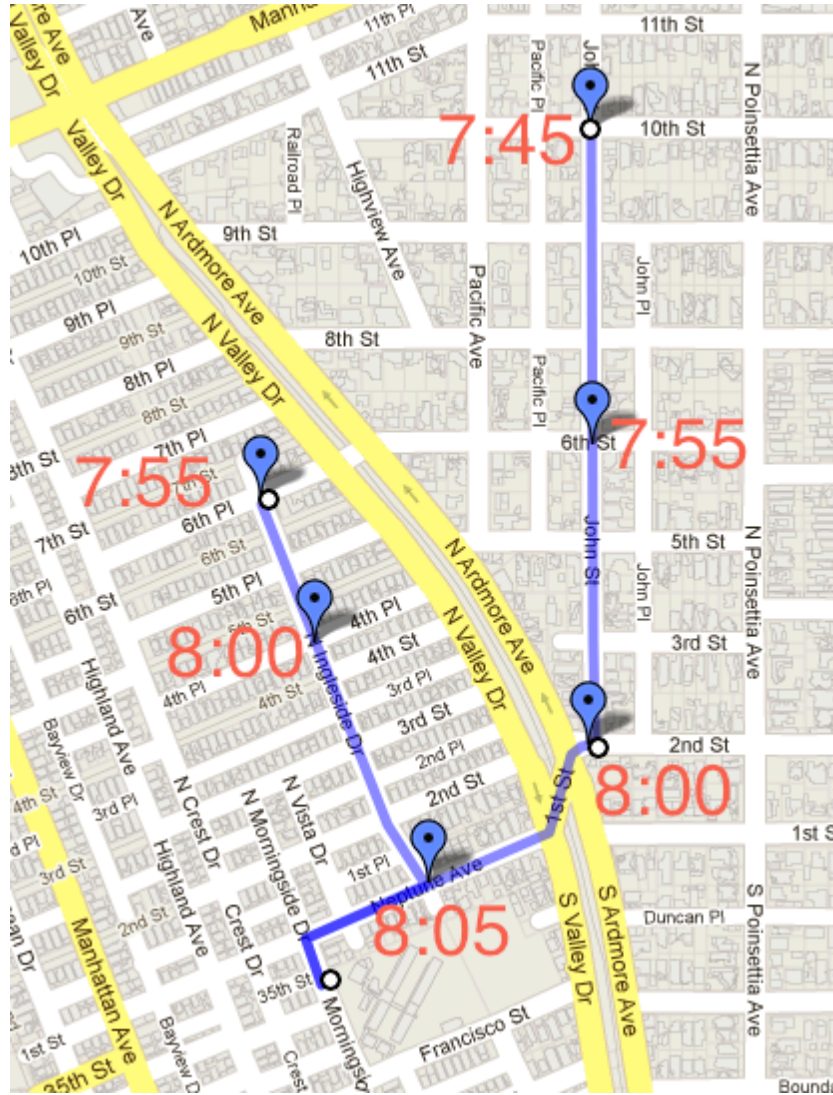

# Robinson Walking School Bus (WSB) Routes & Schedule

Starts Wednesday Feb 8 - Every Wednesday rain or shine

John St (Hill) Route	Ingleside Dr (Sand) Route
7:45am SW corner of 10th & John	-
7:55am NW corner of 6th & John	7:55am corner of 6th PI & Ingleside
8:00am SE corner at crossing guard of 2nd & Ardmore	8:00am corner of 4th PI & Ingleside
8:05am SW corner of 1st & Ingleside	8:05am SW corner of 1st & Ingleside